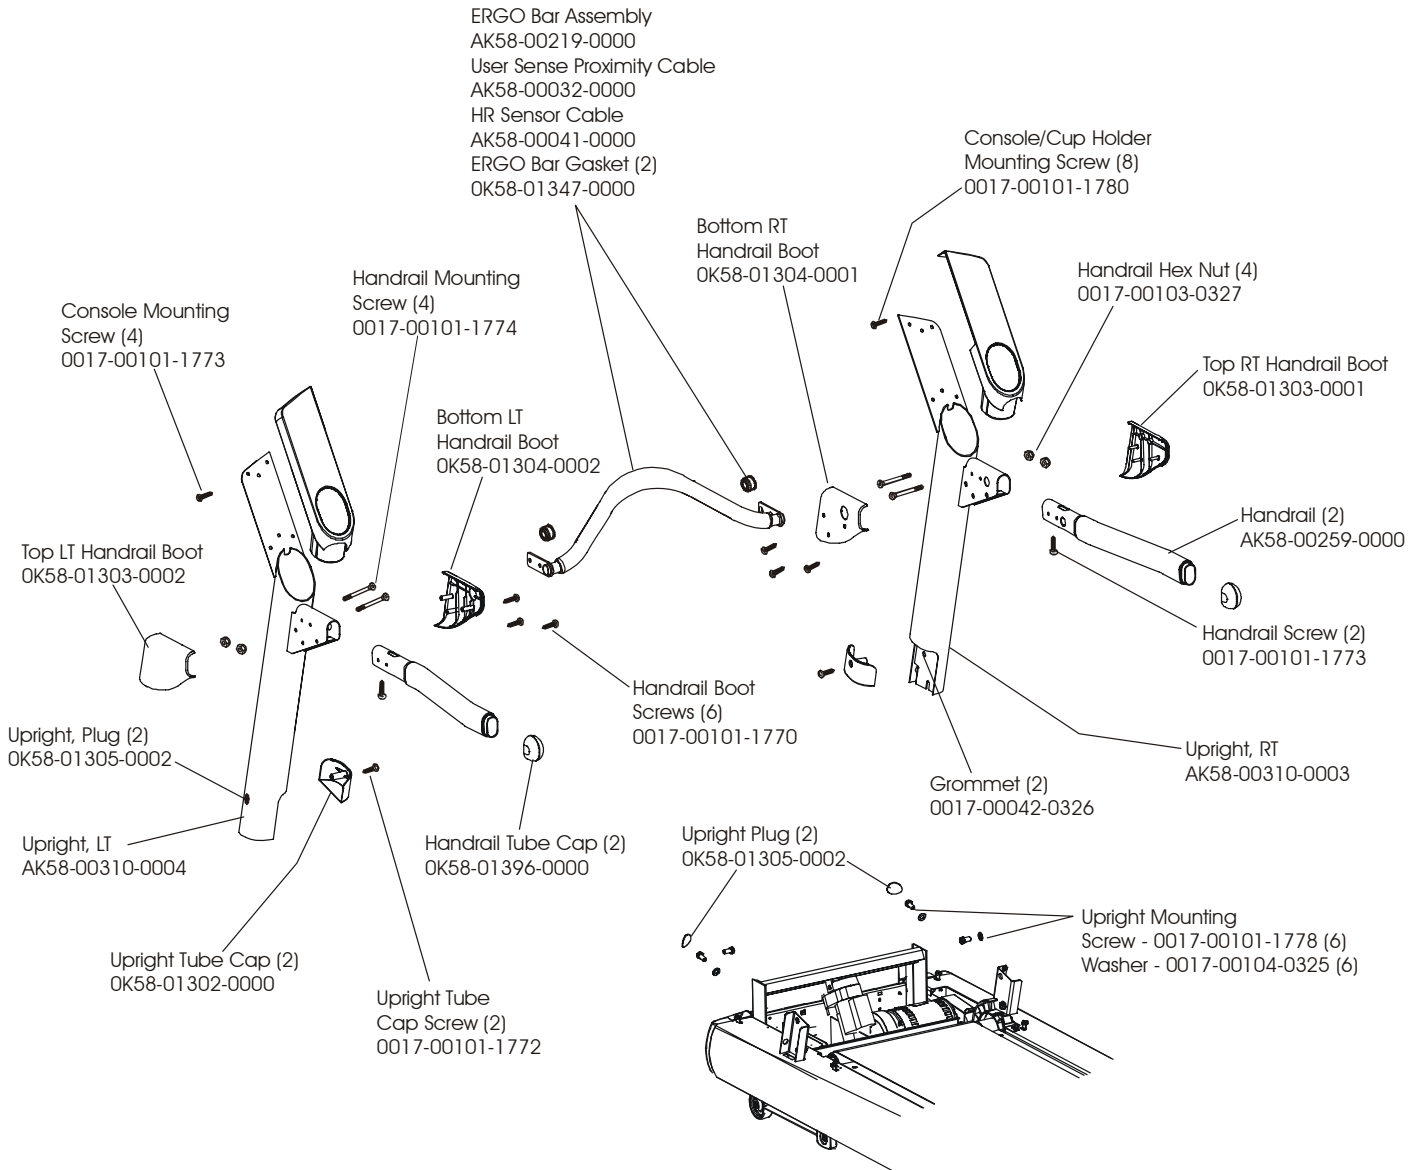

ARCTIC SILVER 97TEZ

Uprights, Handrails, and Ergo Bar

97TEZ-0xxx-01
S/N TWZ100000 and up